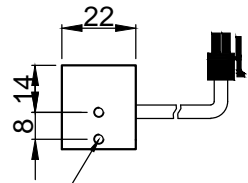

1 2 3 4 5 6 7

D D

C C

B B

A A

4-M3 depth 5mm

SPECIFICATIONS PARAMETER	
OPERATING VOLTAGE	DC24-26V
RATED CURRENT	210mA
RATED POWER	5.04W
PEAK CURRENT	420mA
PEAK POWER	10.08W
WAVELENGTH OF LIGHT	R 620-625nm

PART NAME	HL-LN-188-R		DATE	2013-9-23
UNIT: mm	TITLE	DRAWING LAYOUT	DWN. BY	
			CHKD. BY	
			APPD. BY	
			DWG. NO	