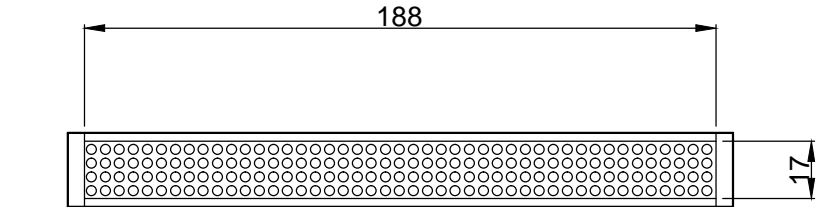

1 2 3 4 5 6 7

D D

C C

B B

A A

4-M3 depth 5mm

SPECIFICATIONS PARAMETER	
OPERATING VOLTAGE	DC24-26V
RATED CURRENT	210mA
RATED POWER	5.04W
PEAK CURRENT	420mA
PEAK POWER	10.08W
WAVELENGTH OF LIGHT	R 620-625nm

PART NAME	HL-LN-188-R		DATE	2013-9-23
UNIT: mm	TITLE	DRAWING LAYOUT	DWN. BY	
			CHKD. BY	
			APPD. BY	
			DWG. NO	