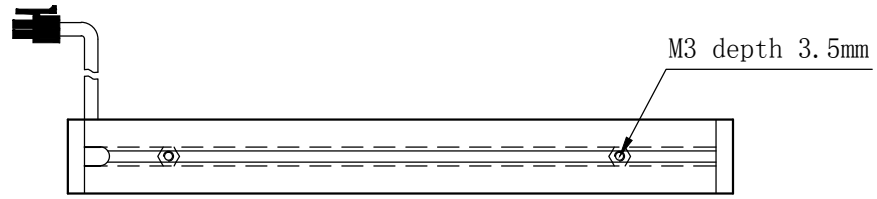

1 2 3 4 5 6 7

D D

C C

B B

A A

4-M3 depth 5mm

SPECIFICATIONS PARAMETER	
OPERATING VOLTAGE	DC24-26V
RATED CURRENT	210mA
RATED POWER	5.04W
PEAK CURRENT	420mA
PEAK POWER	10.08W
WAVELENGTH OF LIGHT	R 620-625nm

PART NAME	HL-LN-188-R		DATE	2013-9-23
UNIT: mm	TITLE	DRAWING LAYOUT	DWN. BY	
			CHKD. BY	
			APPD. BY	
			DWG. NO	