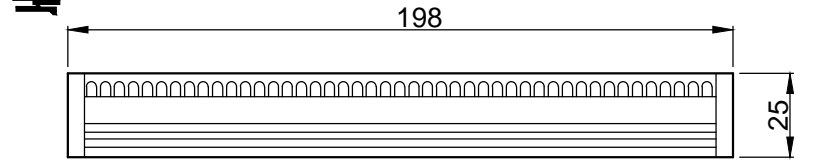

1 2 3 4 5 6 7

D D

C C

B B

A A

4-M3 depth 5mm

SPECIFICATIONS PARAMETER	
OPERATING VOLTAGE	DC24-26V
RATED CURRENT	210mA
RATED POWER	5.04W
PEAK CURRENT	420mA
PEAK POWER	10.08W
WAVELENGTH OF LIGHT	R 620-625nm

PART NAME	HL-LN-188-R		DATE	2013-9-23
UNIT: mm	TITLE	DRAWING LAYOUT	DWN. BY	
			CHKD. BY	
			APPD. BY	
			DWG. NO	