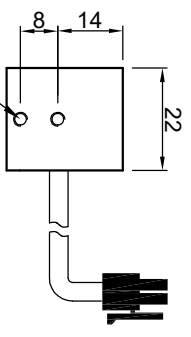

1 2 3 4 5 6 7

4-M3 depth 5mm

SPECIFICATIONS PARAMETER

OPERATING VOLTAGE	DC24-28V
RATED CURRENT	105mA
RATED POWER	2.52W
PEAK CURRENT	210mA
PEAK POWER	5.04W
WAVELENGTH OF LIGHT	R 620-625nm

A B C D

PART NAME	HL-LND-88-R			DATE	2013-9-23
	UNIT : mm	TITLE	DRAWING LAYOUT		DWN. BY
				CHKD. BY	
				APPD. BY	
				DWG. NO	