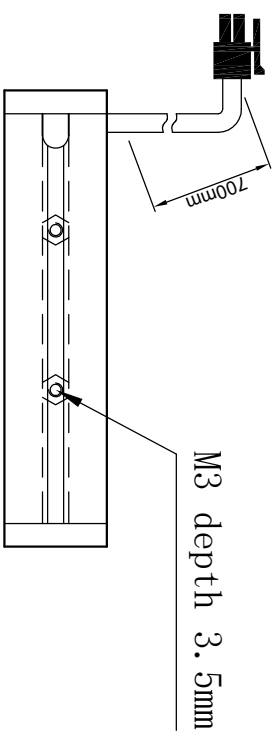

1 2 3 4 5 6 7

4-M3 depth 5mm

SPECIFICATIONS PARAMETER

OPERATING VOLTAGE	DC24-28V
RATED CURRENT	105mA
RATED POWER	2.52W
PEAK CURRENT	210mA
PEAK POWER	5.04W
WAVELENGTH OF LIGHT	R 620-625nm

A B C D

PART NAME	HL-LND-88-R			DATE	2013-9-23
	UNIT : mm	TITLE	DRAWING LAYOUT		DWN. BY
				CHKD. BY	
				APPD. BY	
				DWG. NO	

1 2 3 4 5 6 7

A B C D