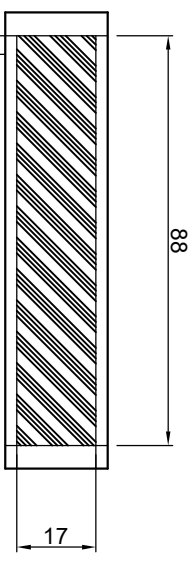

1 2 3 4 5 6 7

4-M3 depth 5mm

SPECIFICATIONS PARAMETER

OPERATING VOLTAGE	DC24-28V
RATED CURRENT	105mA
RATED POWER	2.52W
PEAK CURRENT	210mA
PEAK POWER	5.04W
WAVELENGTH OF LIGHT	R 620-625nm

A B C D

PART NAME	HL-LND-88-R			DATE	2013-9-23
	UNIT : mm	TITLE	DRAWING LAYOUT		DWN. BY
				CHKD. BY	
				APPD. BY	
				DWG. NO	

1 2 3 4 5 6 7

A B C D