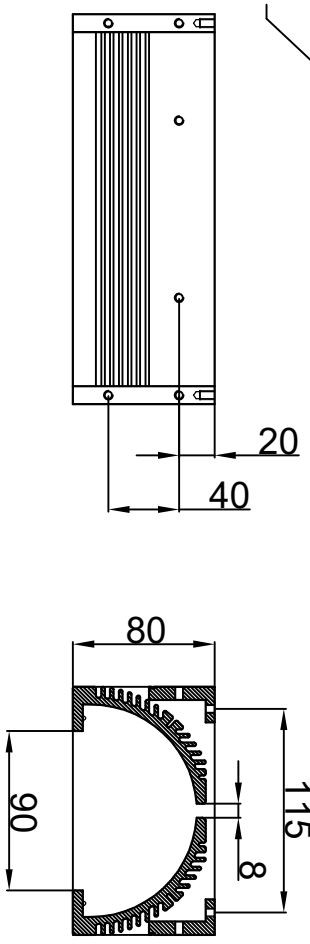

22-M5 depth 5

**SPECIFICATIONS PARAMETER**

OPERATING VOLTAGE	DC48V
RATED CURRENT	W-G、B 1.5A
RATED POWER	W-G、B 72W
PEAK CURRENT	W-G、B 3A
PEAK POWER	W-G、B 144W
WAVELENGTH OF LIGHT	G 520-530nm
	B 465-470nm
	W 6500-7000K

PART NAME		<b>HL-DOML-200</b>		DATE	2018-4-28
UNIT : mm	TITLE	DRAWING LAYOUT	DWN. BY	CHKD. BY	
			APPD. BY		
			DWG. NO		