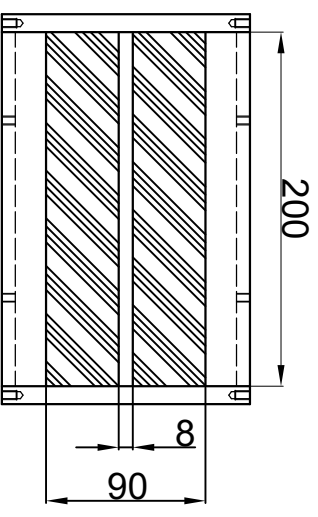

22-M5 depth 5

**SPECIFICATIONS PARAMETER**

OPERATING VOLTAGE	DC48V
RATED CURRENT	W-G、B 1.5A
RATED POWER	W-G、B 72W
PEAK CURRENT	W-G、B 3A
PEAK POWER	W-G、B 144W
WAVELENGTH OF LIGHT	G 520-530nm
	B 465-470nm
	W 6500-7000K

PART NAME		<b>HL-DOML-200</b>		DATE	2018-4-28
UNIT : mm	TITLE	DRAWING LAYOUT	DWN. BY	CHKD. BY	
			APPD. BY		
			DWG. NO		