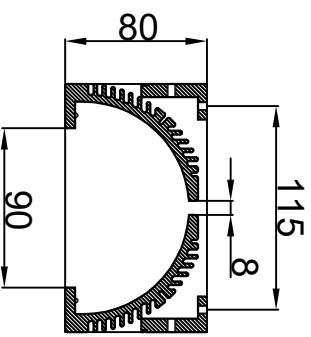

30-M5 depth 5

SPECIFICATIONS PARAMETER

OPERATING VOLTAGE	DC24-28V
RATED CURRENT	R、R、W、G、B 3.6A
RATED POWER	R、R、W、G、B 86.4W
PEAK CURRENT	R、R、W、G、B 7.2A
PEAK POWER	R、R、W、G、B 172.8W
WAVELENGTH OF LIGHT	R 850 nm
	R 620-625nm
	G 520-530nm
	B 465-470nm
	W 6500-7000K

PART NAME	HL-DOML-400		DATE	2016-1-22
UNIT : mm	TITLE	DRAWING LAYOUT	DWN. BY	
			CHKD. BY	
			APPD. BY	
			DWG. NO	