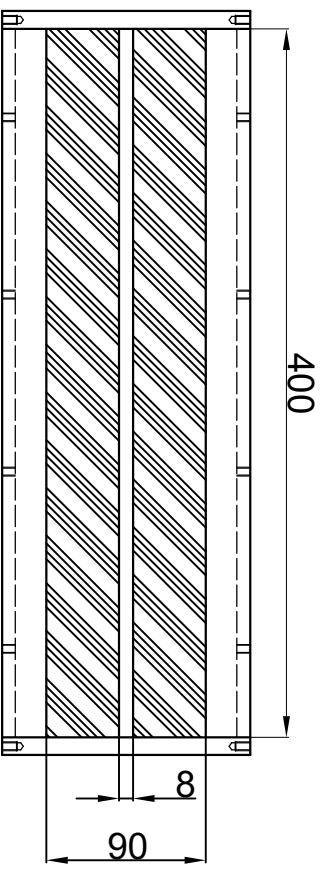

30-M5 depth 5

SPECIFICATIONS PARAMETER

OPERATING VOLTAGE	DC24-28V
RATED CURRENT	R、R、W、G、B 3.6A
RATED POWER	R、R、W、G、B 86.4W
PEAK CURRENT	R、R、W、G、B 7.2A
PEAK POWER	R、R、W、G、B 172.8W
WAVELENGTH OF LIGHT	R 850 nm
	R 620-625nm
	G 520-530nm
	B 465-470nm
	W 6500-7000K

PART NAME	HL-DOML-400		DATE	2016-1-22
UNIT : mm	TITLE	DRAWING LAYOUT	DWN. BY	
			CHKD. BY	
			APPD. BY	
			DWG. NO	