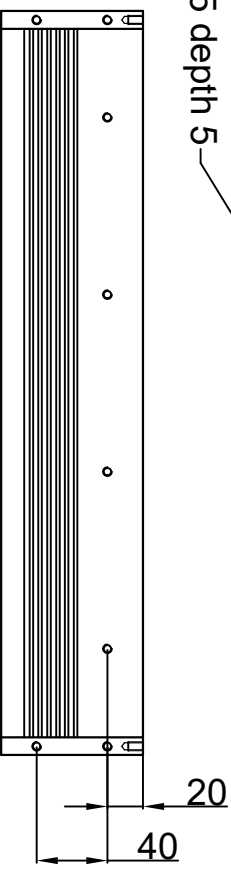

30-M5 depth 5

SPECIFICATIONS PARAMETER

OPERATING VOLTAGE	DC24-28V
RATED CURRENT	R、R、W、G、B 3.6A
RATED POWER	R、R、W、G、B 86.4W
PEAK CURRENT	R、R、W、G、B 7.2A
PEAK POWER	R、R、W、G、B 172.8W
WAVELENGTH OF LIGHT	R 850 nm
	R 620-625nm
	G 520-530nm
	B 465-470nm
	W 6500-7000K

PART NAME	HL-DOML-400		DATE	2016-1-22
UNIT : mm	TITLE	DRAWING LAYOUT	DWN. BY	
			CHKD. BY	
			APPD. BY	
			DWG. NO	