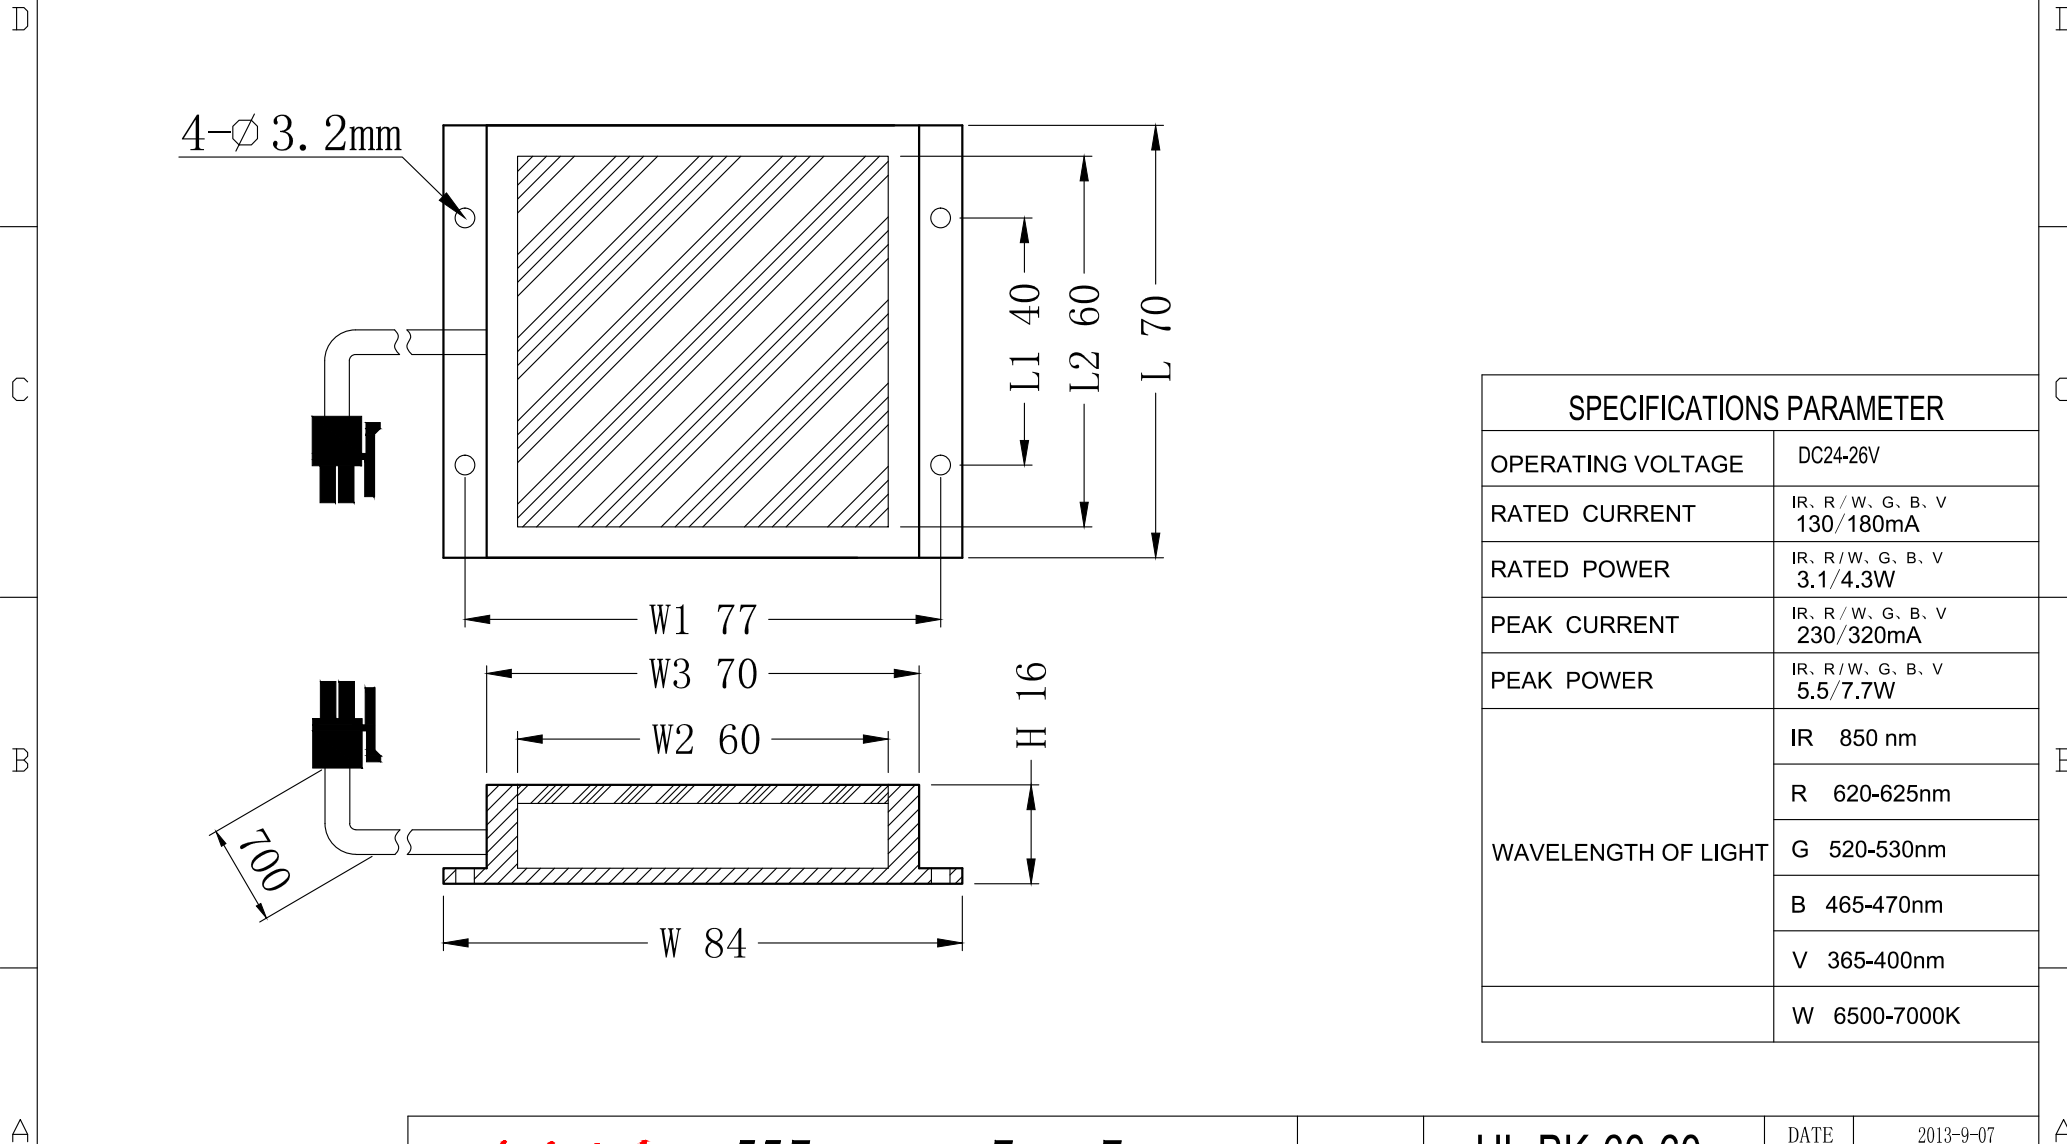

1 2 3 4 5 6 7

PART NAME	HL-BK-60-60		DATE	2013-9-07
	UNIT: mm	TITLE	DWN. BY	
DRAWING LAYOUT			CHKD. BY	
微倍得用			APPD. BY	
			DWG. NO	

1 2 3 4 5 6 7