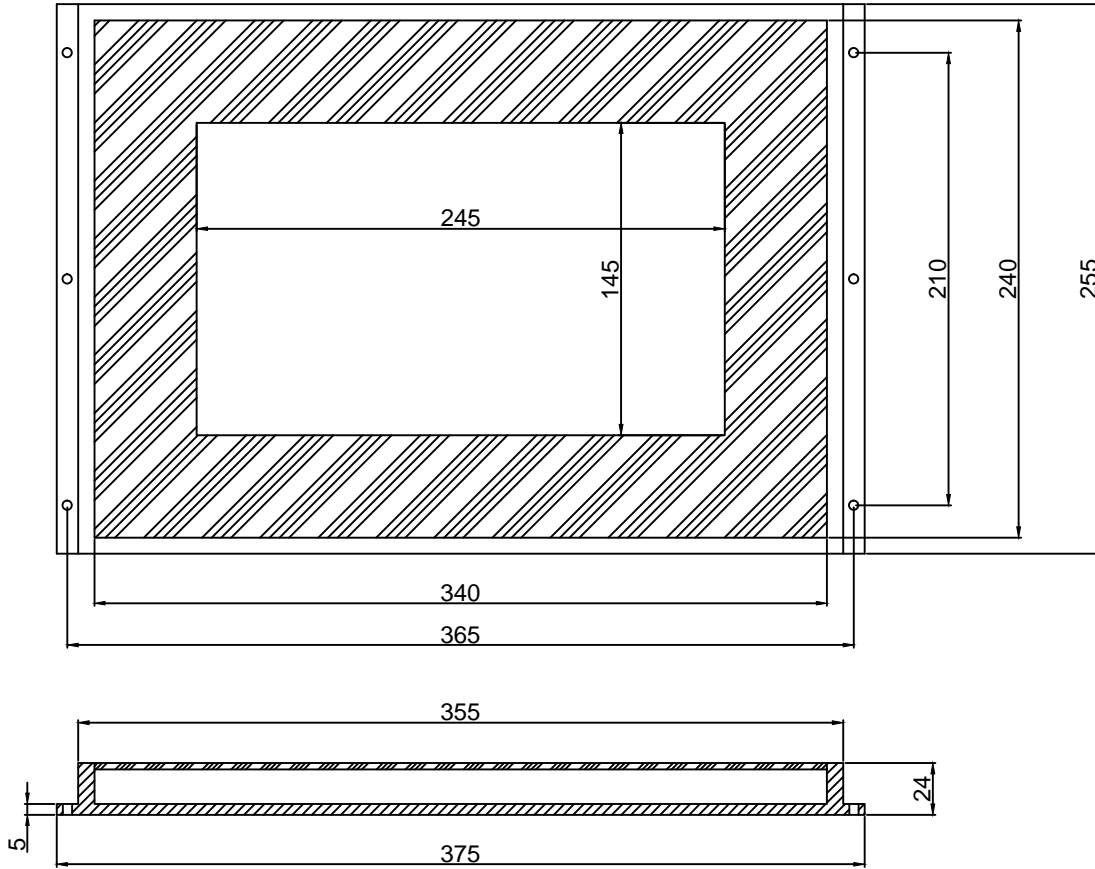

D

C

C

B

B

A

A

SPECIFICATIONS PARAMETER	
OPERATING VOLTAGE	DC24-26V
RATED CURRENT	IR, R / W, G, B, V
RATED POWER	IR, R / W, G, B, V
PEAK CURRENT	IR, R / W, G, B, V
PEAK POWER	IR, R / W, G, B, V
WAVELENGTH OF LIGHT	IR 850 nm
	R 620-625nm
	G 520-530nm
	B 465-470nm
	W 6500-7000K

PART NAME	HL-BK-240-340-H(145-245)	DATE	2016-03-24
UNIT: mm	TITLE	DRAWING LAYOUT	CHKD. BY
			APPD. BY
			DWG. NO

1

2

3

4

5

6

7