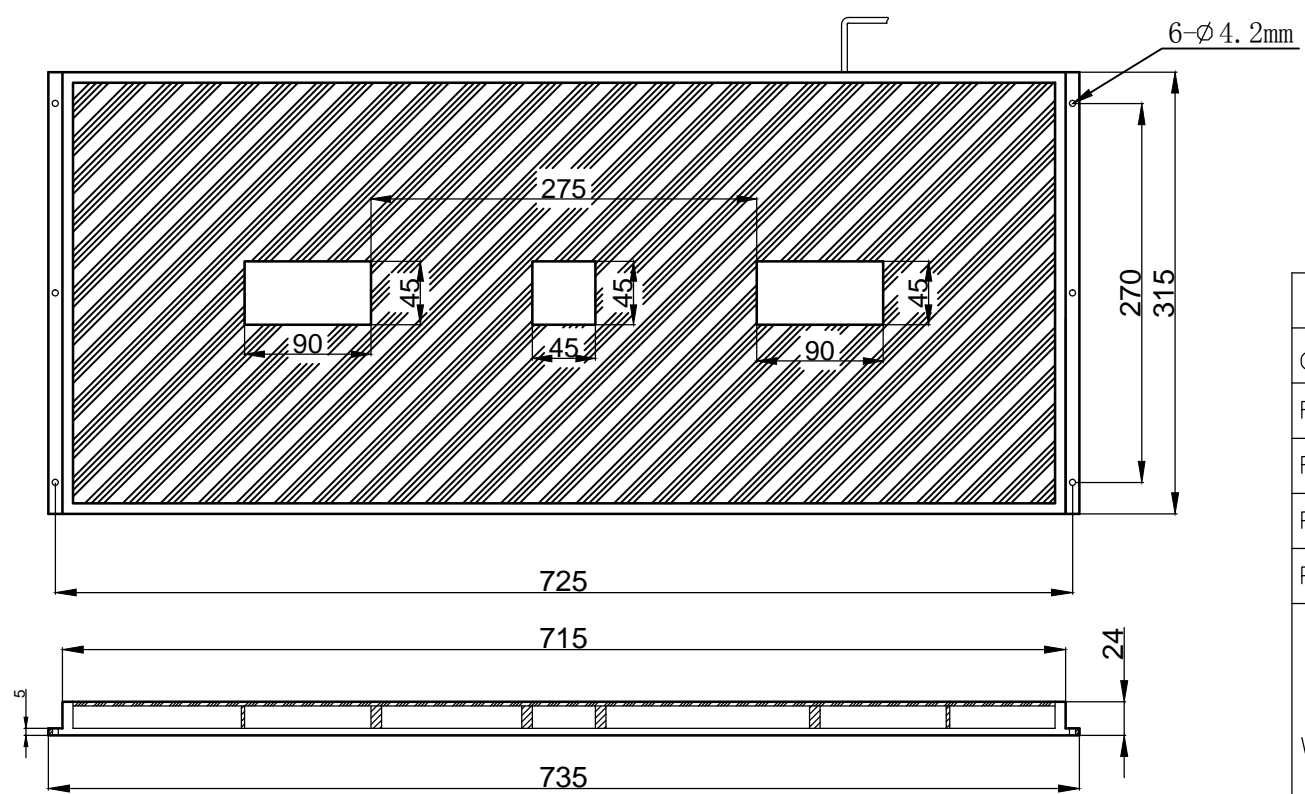

A

SPECIFICATIONS PARAMETER	
OPERATING VOLTAGE	DC24-26V
RATED CURRENT	IR, R / W, G, B, V 4/5A
RATED POWER	IR, R / W, G, B, V 96/120W
PEAK CURRENT	IR, R / W, G, B, V 8/10A
PEAK POWER	IR, R / W, G, B, V 192/240W
WAVELENGTH OF LIGHT	IR 850 nm
	R 620-625nm
	G 520-530nm
	B 465-470nm
	W 6500-7000K

PART NAME	HL-BK-300-700-H3定制	DATE	2017-01-18
UNIT: mm	TITLE	DRAWING LAYOUT	CHKD. BY
			APPD. BY
			DWG. NO

1 2 3 4 5 6 7