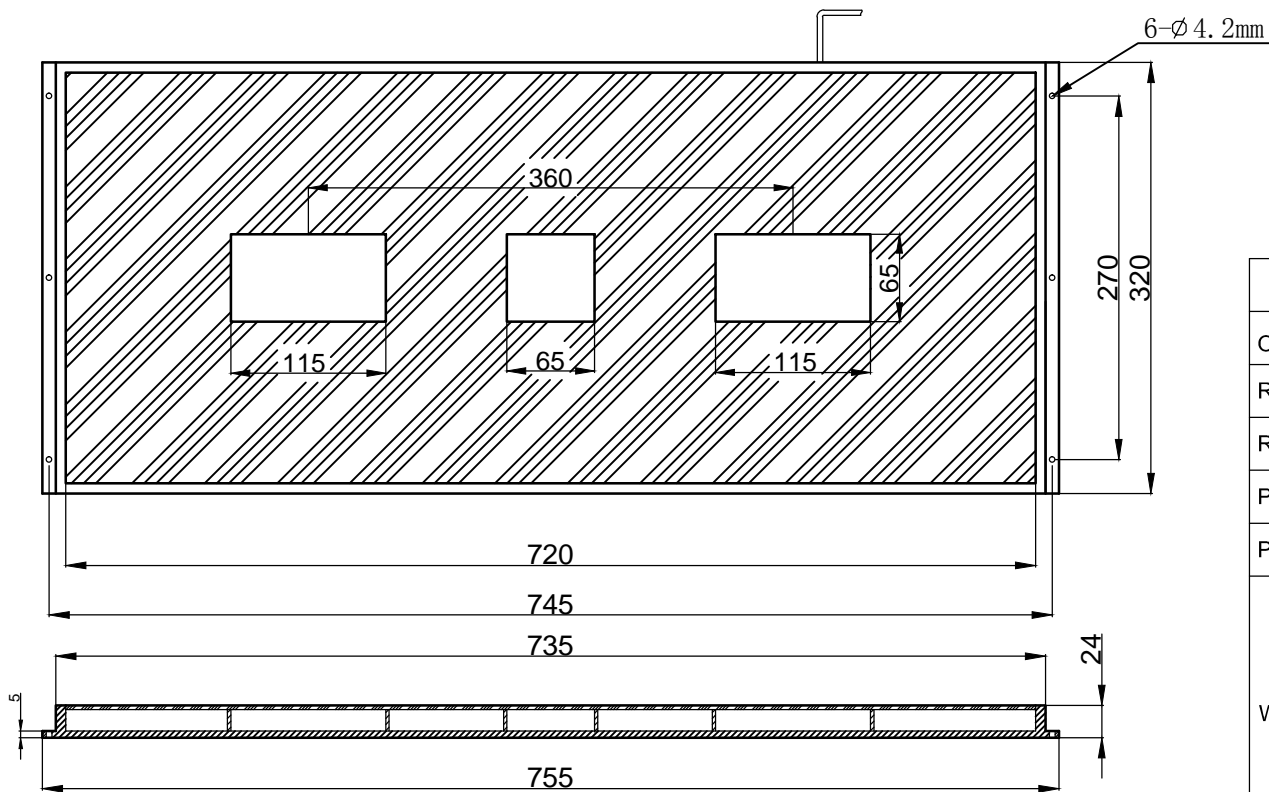

1 2 3 4 5 6 7

D D

C C

B B

A A

SPECIFICATIONS PARAMETER	
OPERATING VOLTAGE	DC24-26V
RATED CURRENT	IR, R/W, G, B, V 4/5A
RATED POWER	IR, R/W, G, B, V 96/120W
PEAK CURRENT	IR, R/W, G, B, V 8/10A
PEAK POWER	IR, R/W, G, B, V 192/240W
WAVELENGTH OF LIGHT	IR 850 nm
	R 620-625nm
	G 520-530nm
	B 465-470nm
	W 6500-7000K

PART NAME	HL-BK-300-720-H3定制		DATE	2017-03-17
	UNIT: mm	TITLE	DRAWING LAYOUT	DWN. BY
			CHKD. BY	
			APPD. BY	
			DWG. NO	

1 2 3 4 5 6 7