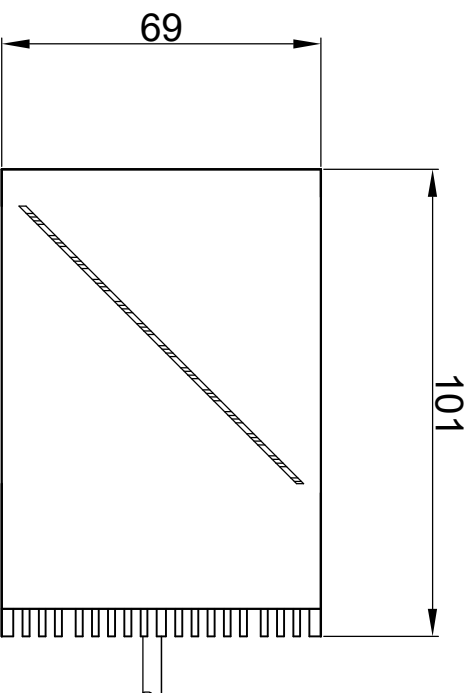

4-M3 depth 5

SPECIFICATIONS PARAMETER

OPERATING VOLTAGE	DC24-28V
RATED CURRENT	IR, R /W, G, B, V 200/280mA
RATED POWER	IR, R /W, G, B, V 4.8/6.7W
PEAK CURRENT	IR, R /W, G, B, V 360/480mA
PEAK POWER	IR, R /W, G, B, V 8.6/11.5W
WAVELENGTH OF LIGHT	IR 850 nm
	R 620-625nm
	G 520-530nm
	B 465-470nm
	W 6500-7000K

Elimvision

PART NAME

HL-CL-60

DATE 2018-1-18

UNIT: mm

TITLE DRAWING LAYOUT

DWN. BY

CHKD. BY