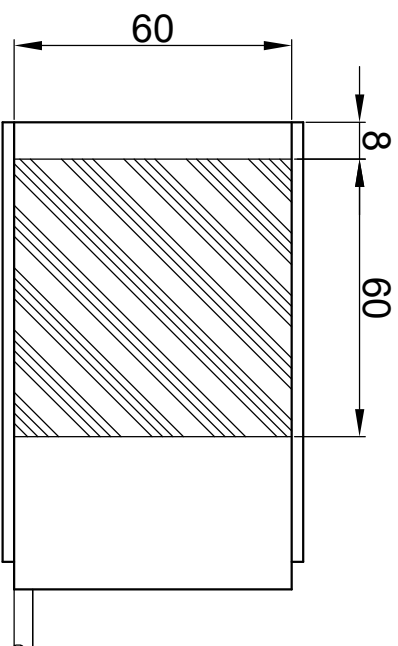

4-M3 depth 5

SPECIFICATIONS PARAMETER

OPERATING VOLTAGE	DC24-28V
RATED CURRENT	IR, R /W, G, B, V 200/280mA
RATED POWER	IR, R /W, G, B, V 4.8/6.7W
PEAK CURRENT	IR, R /W, G, B, V 360/480mA
PEAK POWER	IR, R /W, G, B, V 8.6/11.5W
WAVELENGTH OF LIGHT	IR 850 nm
	R 620-625nm
	G 520-530nm
	B 465-470nm
	W 6500-7000K

Elimvision

PART NAME

HL-CL-60

DATE 2018-1-18

UNIT: mm

TITLE DRAWING LAYOUT

DWN. BY

CHKD. BY