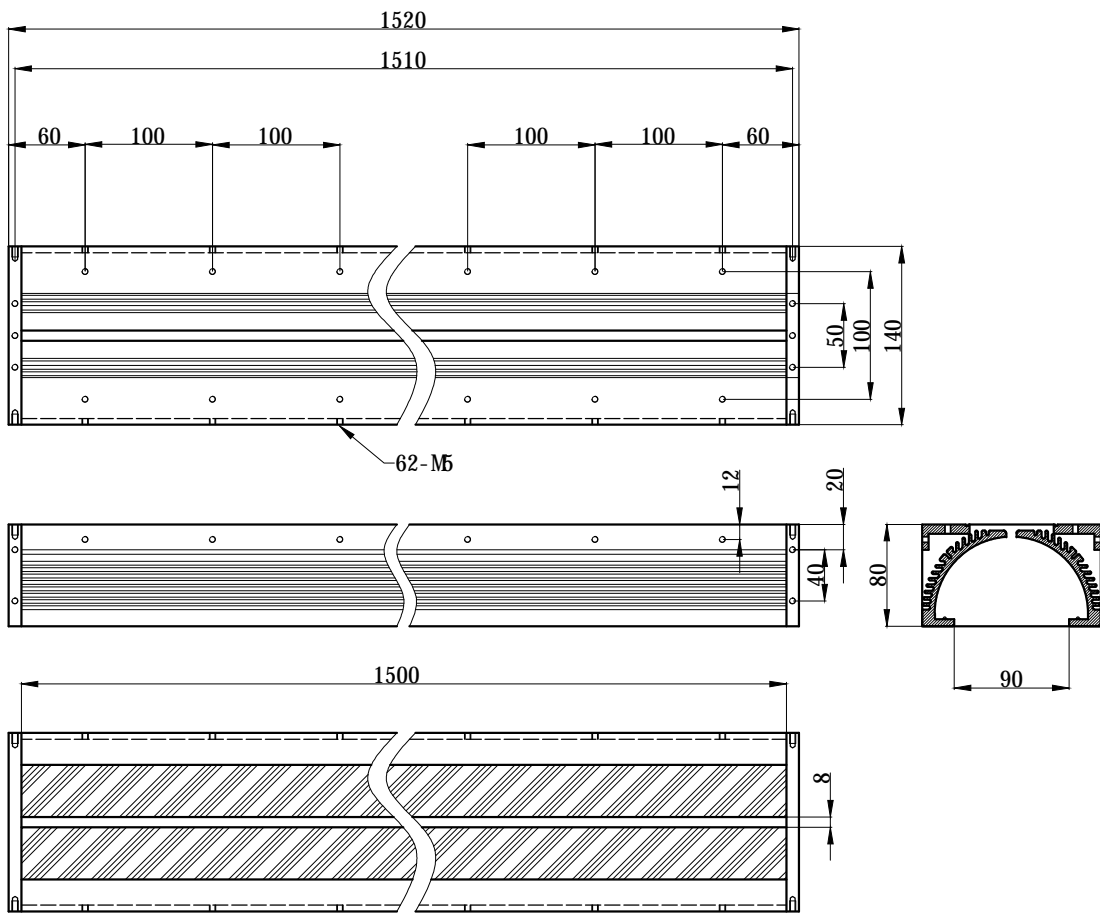

D

C

C

B

B

A

A

SPECIFICATIONS PARAMETER	
OPERATING VOLTAGE	DC48V
RATED CURRENT	IR, R / W, G, B 9A
RATED POWER	IR, R / W, G, B 432W
PEAK CURRENT	IR, R / W, G, B 18A
PEAK POWER	IR, R / W, G, B 864W
WAVELENGTH OF LIGHT	IR 850 nm
	R 620-625nm
	G 520-530nm
	B 465-470nm
	W 6500-7000K

PART NAME	HL-DOML-1500		DATE	2016-1-22
UNIT: mm	TITLE	DRAWING LAYOUT	DWN. BY	
			CHKD. BY	
			APPD. BY	
			DWG. NO	

1

2

3

4

5

6

7