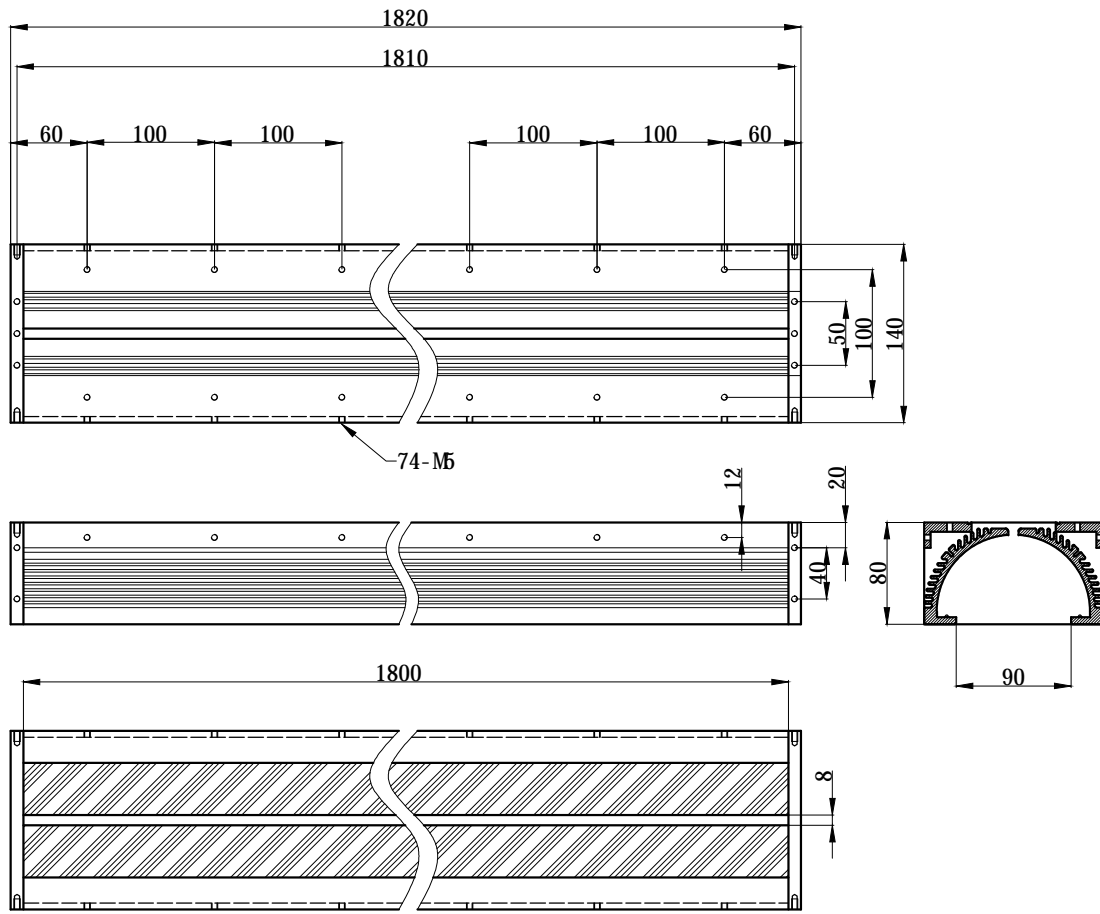

D

C

C

B

B

A

A

SPECIFICATIONS PARAMETER	
OPERATING VOLTAGE	DC48V
RATED CURRENT	IR, R / W, G, B 10.8A
RATED POWER	IR, R / W, G, B 518.4W
PEAK CURRENT	IR, R / W, G, B 21.6A
PEAK POWER	IR, R / W, G, B 1036.8W
WAVELENGTH OF LIGHT	IR 850 nm
	R 620-625nm
	G 520-530nm
	B 465-470nm
	W 6500-7000K

PART NAME	HL-DOML-1800		DATE	2016-1-22
	UNIT: mm	TITLE	DRAWING LAYOUT	CHKD. BY
			APPD. BY	
			DWG. NO	

1

2

3

4

5

6

7