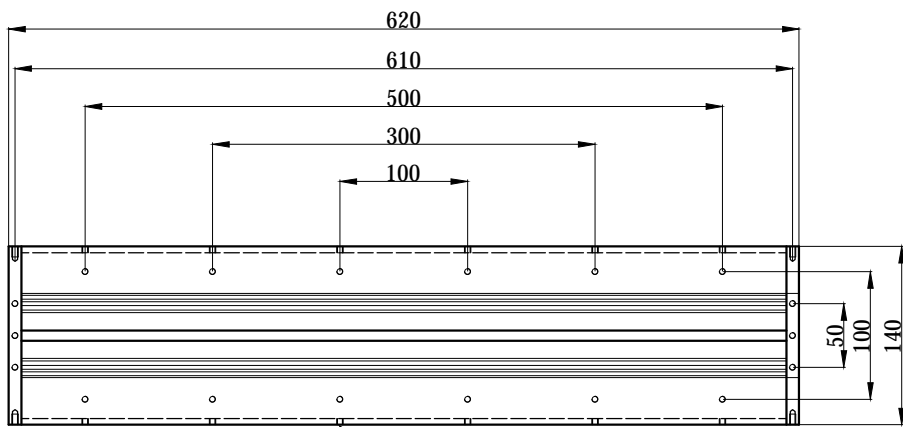

1

2

3

4

5

6

7

D

D

C

C

B

B

A

A