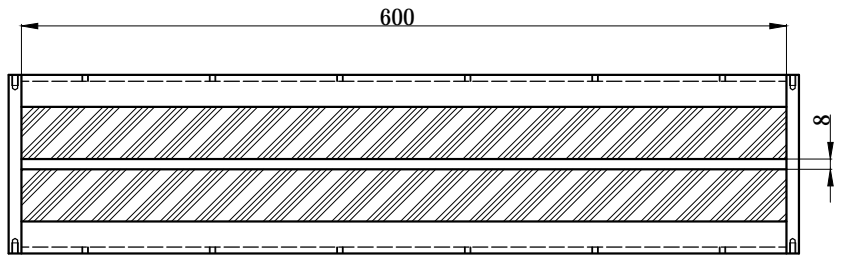

SPECIFICATIONS PARAMETER	
OPERATING VOLTAGE	DC48V
RATED CURRENT	IR, R / W, G, B 3.6A
RATED POWER	IR, R / W, G, B 172.8W
PEAK CURRENT	IR, R / W, G, B 7.2A
PEAK POWER	IR, R / W, G, B 345.6W
WAVELENGTH OF LIGHT	IR 850 nm
	R 620-625nm
	G 520-530nm
	B 465-470nm
	W 6500-7000K