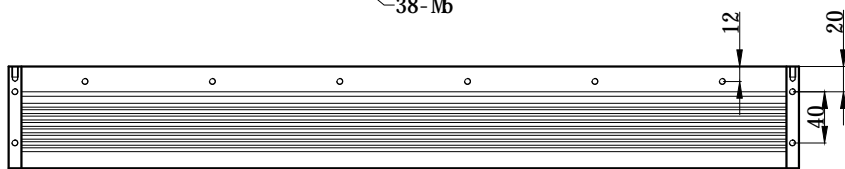

SPECIFICATIONS PARAMETER	
OPERATING VOLTAGE	DC48V
RATED CURRENT	IR, R / W, G, B 3.6A
RATED POWER	IR, R / W, G, B 172.8W
PEAK CURRENT	IR, R / W, G, B 7.2A
PEAK POWER	IR, R / W, G, B 345.6W
WAVELENGTH OF LIGHT	IR 850 nm
	R 620-625nm
	G 520-530nm
	B 465-470nm
	W 6500-7000K