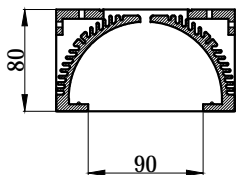

SPECIFICATIONS PARAMETER	
OPERATING VOLTAGE	DC48V
RATED CURRENT	IR, R / W, G, B 3.6A
RATED POWER	IR, R / W, G, B 172.8W
PEAK CURRENT	IR, R / W, G, B 7.2A
PEAK POWER	IR, R / W, G, B 345.6W
WAVELENGTH OF LIGHT	IR 850 nm
	R 620-625nm
	G 520-530nm
	B 465-470nm
	W 6500-7000K

PART NAME	HL-DOML-600		DATE	2016-1-22
	UNIT: mm	TITLE	DRAWING LAYOUT	CHKD. BY
			APPD. BY	
			DWG. NO	

1

2

3

4

5

6

7