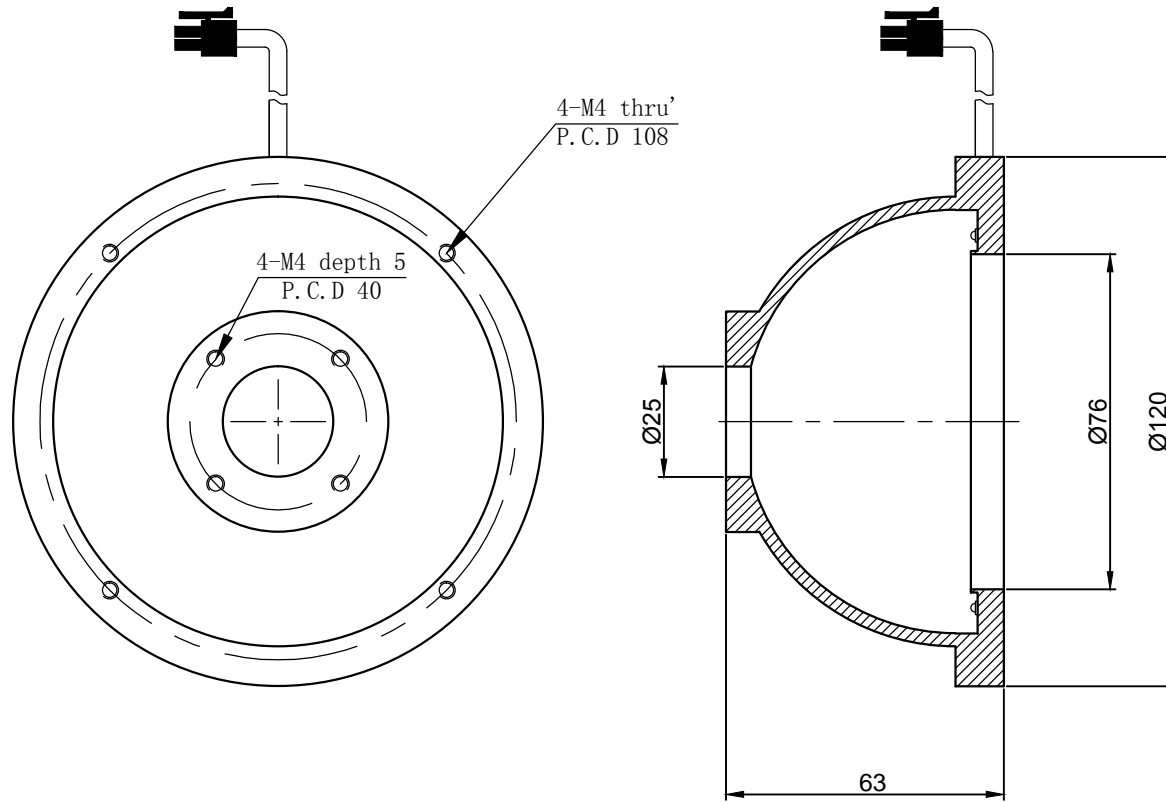

D

C

C

B

B

A

A

SPECIFICATIONS PARAMETER	
OPERATING VOLTAGE	DC24-26V
RATED CURRENT	R / W, G, B 300/450mA
RATED POWER	R / W, G, B 7.2/10.8W
PEAK CURRENT	R / W, G, B 600/900mA
PEAK POWER	R / W, G, B 14.4/21.6W
WAVELENGTH OF LIGHT	R 620-625nm
	G 520-530nm
	B 465-470nm
	W 6500-7000K

PART NAME	HL-DOM-120	DATE	2013-3-27
UNIT: mm	TITLE	DWN. BY	
	DRAWING LAYOUT	CHKD. BY	
		APPD. BY	
		DWG. NO	

1

2

3

4

5

6

7