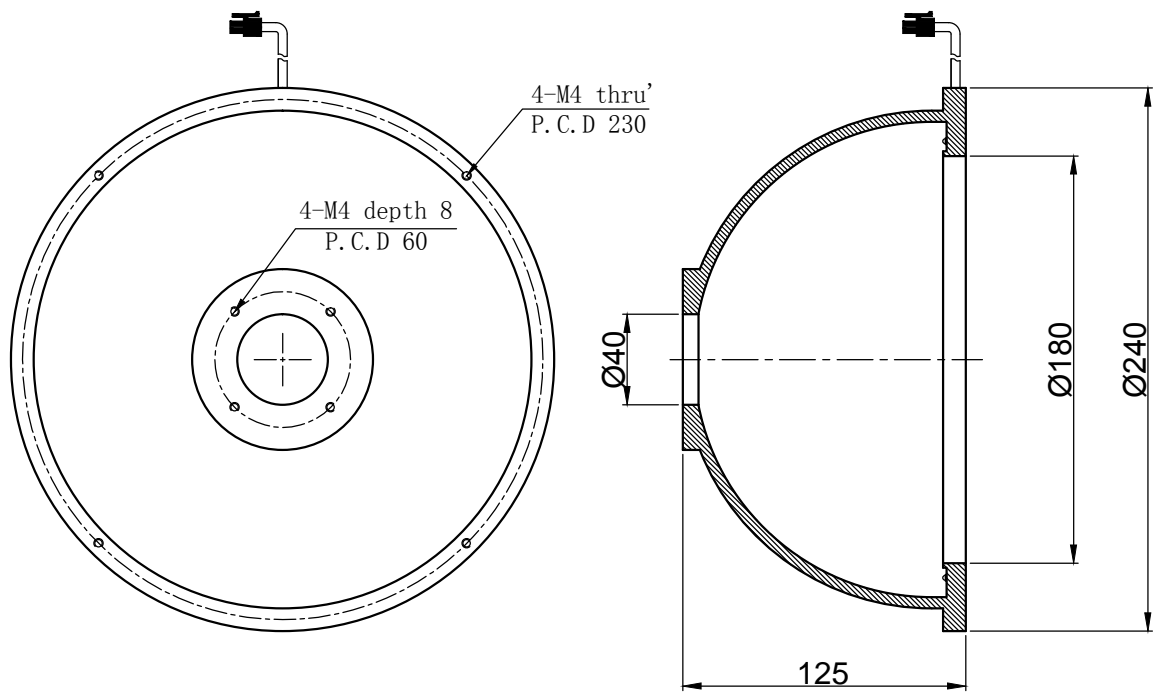

A

SPECIFICATIONS PARAMETER	
OPERATING VOLTAGE	DC24-26V
RATED CURRENT	R / W, G. B 1.5/2A
RATED POWER	R / W, G. B 36/48W
PEAK CURRENT	R / W, G. B 3/4A
PEAK POWER	R / W, G. B 72/96W
WAVELENGTH OF LIGHT	R 620-625nm
	G 520-530nm
	B 465-470nm
	W 6500-7000K

PART NAME	HL-DOM-240		DATE	2014-3-24
	UNIT: mm	TITLE	DRAWING LAYOUT	DWN. BY
			CHKD. BY	
			APPD. BY	
			DWG. NO	

1 2 3 4 5 6 7