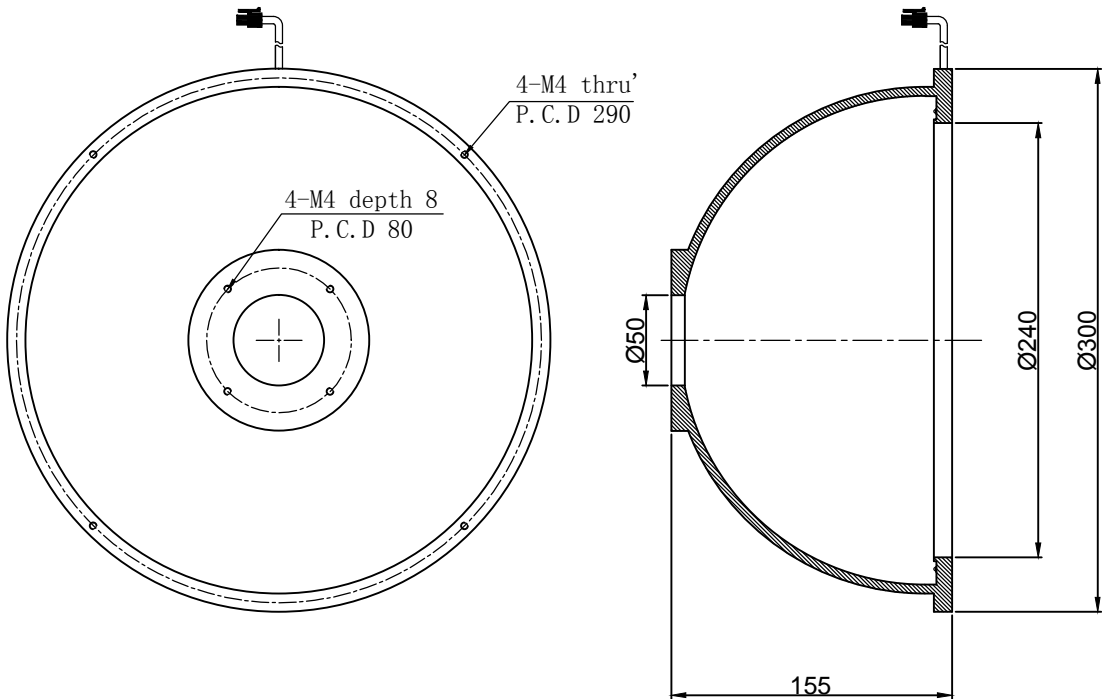

D

C

C

B

B

A

A

SPECIFICATIONS PARAMETER	
OPERATING VOLTAGE	DC24-26V
RATED CURRENT	R / W, G, B 2/3A
RATED POWER	R / W, G, B 48/72W
PEAK CURRENT	R / W, G, B 4/6A
PEAK POWER	R / W, G, B 96/144W
WAVELENGTH OF LIGHT	R 620-625nm
	G 520-530nm
	B 465-470nm
	W 6500-7000K

PART NAME	HL-DOM-300		DATE	2014-3-24
	UNIT: mm	TITLE	DRAWING LAYOUT	DWN. BY
			CHKD. BY	
			APPD. BY	
			DWG. NO	

1

2

3

4

5

6

7