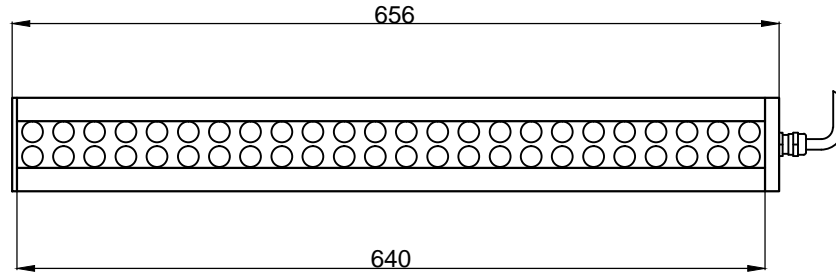

D

C

C

B

B

A

A

SPECIFICATIONS PARAMETER	
OPERATING VOLTAGE	DC24-26V
RATED CURRENT	6A
RATED POWER	144W
WEIGHT	5Kg
	IP67
WAVELENGTH OF LIGHT	6500-7000K