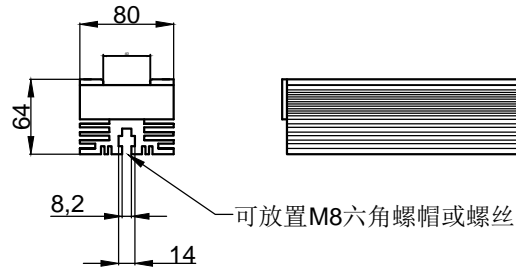

D

C

C

B

B

A

A

SPECIFICATIONS PARAMETER	
OPERATING VOLTAGE	DC24-26V
RATED CURRENT	6A
RATED POWER	144W
WEIGHT	5Kg
	IP67
WAVELENGTH OF LIGHT	6500-7000K

PART NAME	HL-LH-640-2W		DATE	2016-3-6
	UNIT: mm	TITLE	DRAWING LAYOUT	CHKD. BY
			APPD. BY	
			DWG. NO	

1

2

3

4

5

6

7