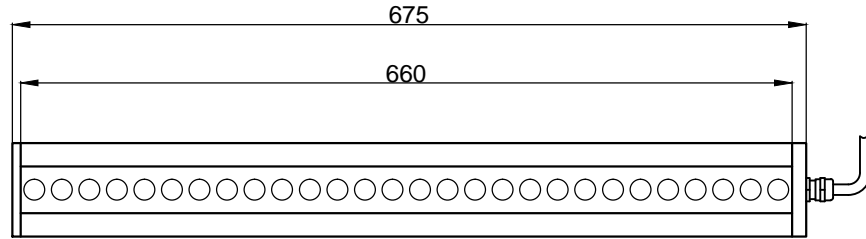

D

C

C

B

B

A

A

SPECIFICATIONS PARAMETER	
OPERATING VOLTAGE	DC24-26V
RATED CURRENT	3A
RATED POWER	72W
WEIGHT	5Kg
	IP67
WAVELENGTH OF LIGHT	W 6500-7000K