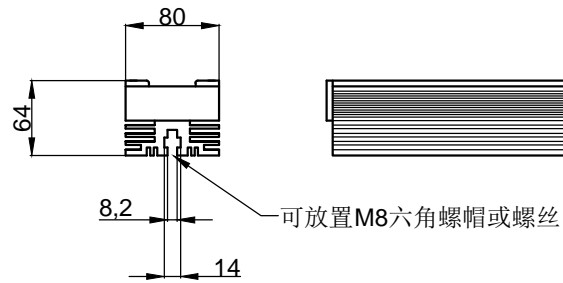

D

C

C

B

B

A

A

SPECIFICATIONS PARAMETER	
OPERATING VOLTAGE	DC24-26V
RATED CURRENT	3A
RATED POWER	72W
WEIGHT	5Kg
	IP67
WAVELENGTH OF LIGHT	W 6500-7000K

				PART NAME	HL-LH-660-1W		DATE	2015-10-9
				UNIT: mm	TITLE	DRAWING LAYOUT	CHKD. BY	
							APPD. BY	
			DWG. NO					

1

2

3

4

5

6

7