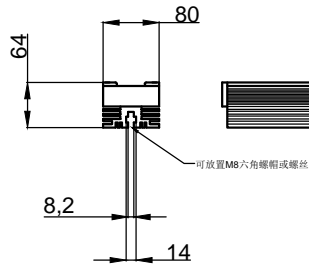

D

C

C

B

B

A

A

SPECIFICATIONS PARAMETER	
OPERATING VOLTAGE	DC24-26V
RATED CURRENT	6A
RATED POWER	150W
WEIGHT	10Kg
	IP67
WAVELENGTH OF LIGHT	
	W 6500-7000K

PART NAME	HL-LH-1320-1W	DATE	2015-5-28
UNIT: mm	TITLE	DRAWING LAYOUT	CHKD. BY
			APPD. BY
			DWG. NO

1

2

3

4

5

6

7