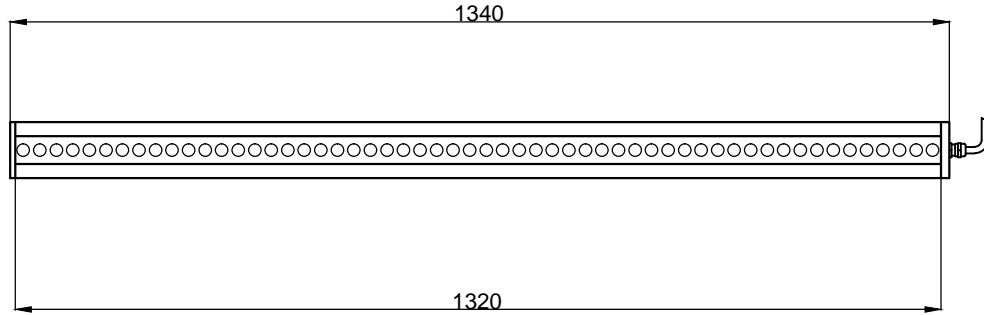

D

C

C

B

B

A

A

SPECIFICATIONS PARAMETER	
OPERATING VOLTAGE	DC24-26V
RATED CURRENT	6A
RATED POWER	150W
WEIGHT	10Kg
	IP67
WAVELENGTH OF LIGHT	
	W 6500-7000K

PART NAME	HL-LH-1320-1W	DATE	2015-5-28
UNIT: mm	TITLE	DRAWING LAYOUT	CHKD. BY
			APPD. BY
			DWG. NO

1

2

3

4

5

6

7