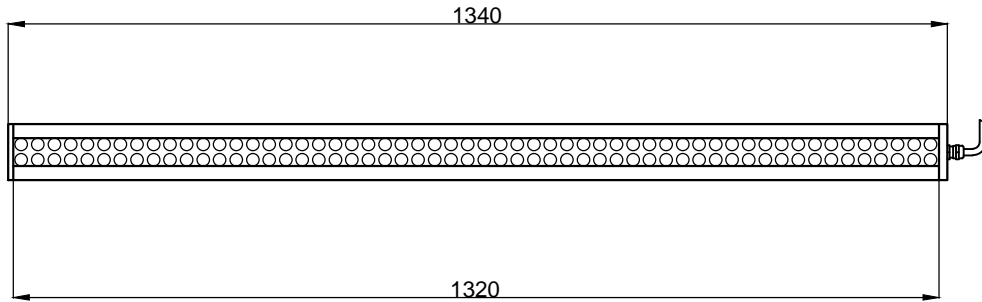

D

C

C

B

B

A

A

SPECIFICATIONS PARAMETER	
OPERATING VOLTAGE	DC48V
RATED CURRENT	6A
RATED POWER	288W
WEIGHT	10Kg
	IP67
WAVELENGTH OF LIGHT	
	W 6500-7000K

PART NAME	HL-LH-1320-2W		DATE	2015-5-28
	UNIT: mm	TITLE	DRAWING LAYOUT	DWN. BY
			CHKD. BY	
			APPD. BY	
			DWG. NO	

1

2

3

4

5

6

7