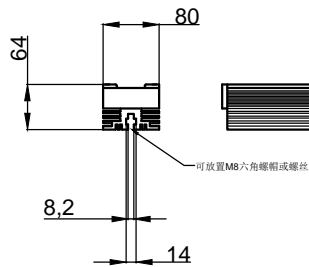

D

C

C

B

B

A

A

SPECIFICATIONS PARAMETER	
OPERATING VOLTAGE	DC48V
RATED CURRENT	6A
RATED POWER	288W
WEIGHT	10Kg
	IP67
WAVELENGTH OF LIGHT	
	W 6500-7000K

PART NAME	HL-LH-1320-2W		DATE	2015-5-28
	UNIT: mm	TITLE	DRAWING LAYOUT	DWN. BY
			CHKD. BY	
			APPD. BY	
			DWG. NO	

1

2

3

4

5

6

7