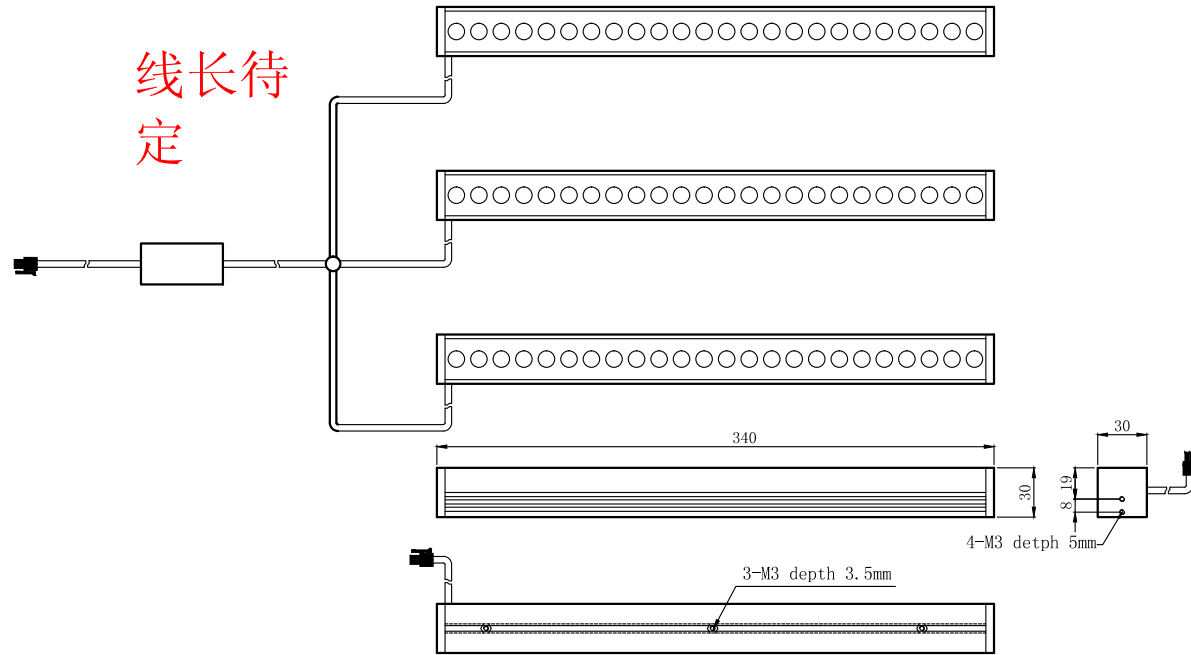

A

线长待  
定

SPECIFICATIONS PARAMETER	
OPERATING VOLTAGE	DC24-26V
RATED CURRENT	R / W、G、B 1.8/2.5A
RATED POWER	IR、R / W、G、B 43.2/60W
PEAK CURRENT	IR、R / W、G、B 3.6/5A
PEAK POWER	IR、R / W、G、B 46.4/120W
WAVELENGTH OF LIGHT	R 620-625nm
	G 520-530nm
	B 465-470nm
	W 6500-8000K

PART NAME	HL-LWH-330*3		DATE	2014-3-25
UNIT: mm	TITLE	DRAWING LAYOUT	DWN. BY	
			CHKD. BY	
			APPD. BY	
			DWG. NO	

1 2 3 4 5 6 7