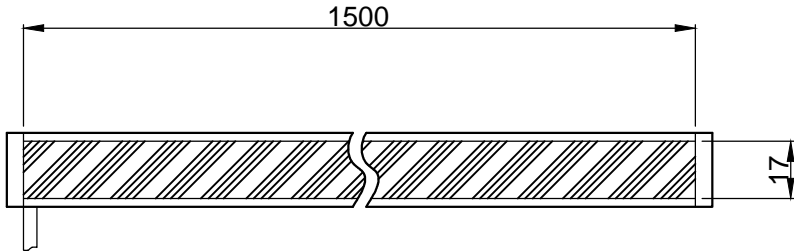

1 2 3 4 5 6 7

D  
C  
B  
A

D  
C  
B  
A

SPECIFICATIONS PARAMETER	
OPERATING VOLTAGE	DC24-26V
RATED CURRENT	IR, R / W, G, B 1.5/2A
RATED POWER	IR, R / W, G, B 36/48W
PEAK CURRENT	IR, R / W, G, B 3/4A
PEAK POWER	IR, R / W, G, B 72/96W
WAVELENGTH OF LIGHT	IR 850-940nm
	R 620-625nm
	G 520-530nm
	B 465-470nm
	W 6500-8000K

PART NAME	HL-LND-1500	DATE	2013-10-24
UNIT: mm	TITLE	DRAWING LAYOUT	DWN. BY
			CHKD. BY
			APPD. BY
			DWG. NO

1 2 3 4 5 6 7