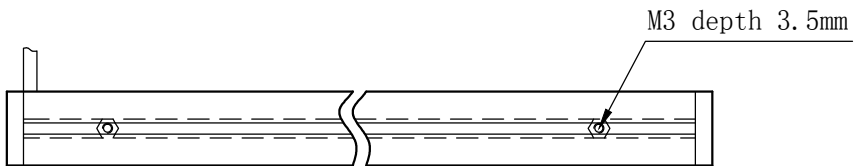

1 2 3 4 5 6 7

D  
C  
B  
A

D  
C  
B  
A

SPECIFICATIONS PARAMETER	
OPERATING VOLTAGE	DC24-26V
RATED CURRENT	IR, R / W, G, B 1.5/2A
RATED POWER	IR, R / W, G, B 36/48W
PEAK CURRENT	IR, R / W, G, B 3/4A
PEAK POWER	IR, R / W, G, B 72/96W
WAVELENGTH OF LIGHT	IR 850-940nm
	R 620-625nm
	G 520-530nm
	B 465-470nm
	W 6500-8000K