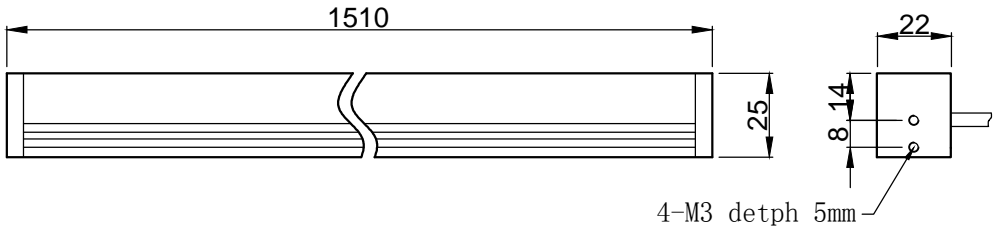

1 2 3 4 5 6 7

D  
C  
B  
A

D  
C  
B  
A

SPECIFICATIONS PARAMETER	
OPERATING VOLTAGE	DC24-26V
RATED CURRENT	IR, R / W, G, B 1.5/2A
RATED POWER	IR, R / W, G, B 36/48W
PEAK CURRENT	IR, R / W, G, B 3/4A
PEAK POWER	IR, R / W, G, B 72/96W
WAVELENGTH OF LIGHT	IR 850-940nm
	R 620-625nm
	G 520-530nm
	B 465-470nm
	W 6500-8000K