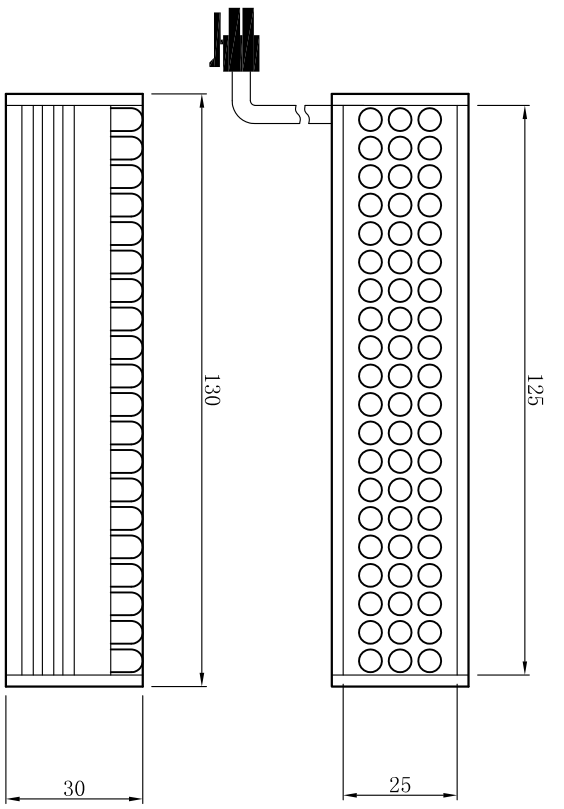

1 2 3 4 5 6 7

SPECIFICATIONS PARAMETER	
OPERATING VOLTAGE	DC24-26V
RATED CURRENT	200mA
RATED POWER	4.8W
PEAK CURRENT	400mA
PEAK POWER	9.6W
WAVELENGTH OF LIGHT	V 375nm

PART NAME		HL-LW-125-UV		DATE	2016-1-23
UNIT: mm	TITLE	DRAWING LAYOUT	CHKD. BY	DWN. BY	
			APPD. BY		
			DWG. NO		

1 2 3 4 5 6 7

A B C D

A B C D