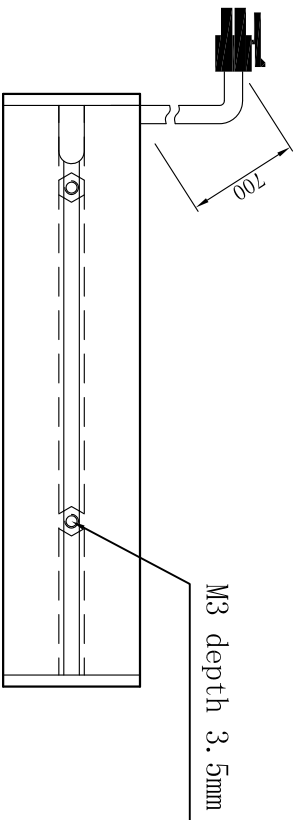

1 2 3 4 5 6 7

SPECIFICATIONS PARAMETER	
OPERATING VOLTAGE	DC24-26V
RATED CURRENT	200mA
RATED POWER	4.8W
PEAK CURRENT	400mA
PEAK POWER	9.6W
WAVELENGTH OF LIGHT	V 375nm

PART NAME		HL-LW-125-UV		DATE	2016-1-23
UNIT: mm	TITLE	DRAWING LAYOUT	CHKD. BY	DWN. BY	
			APPD. BY		
			DWG. NO		

1 2 3 4 5 6 7

A B C D

A B C D