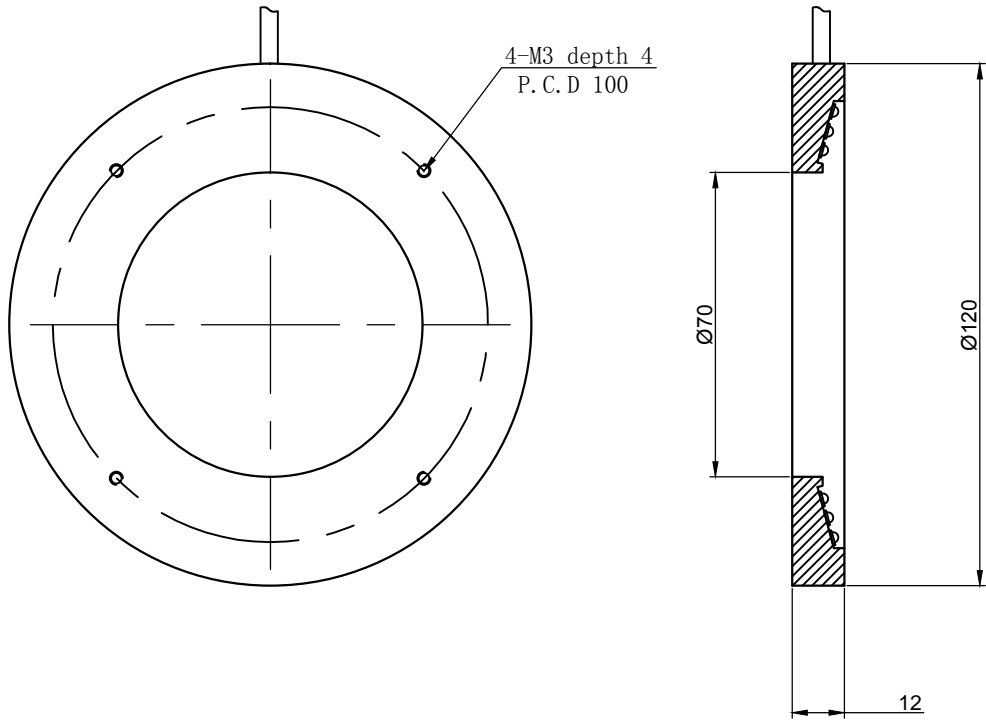

D

C

C

B

B

A

A

SPECIFICATIONS PARAMETER	
OPERATING VOLTAGE	DC24-48V
RATED CURRENT	R/W,G,B 6/9A
RATED POWER	R/W,G,B 144/216W
PEAK CURRENT	R/W,G,B 12/18A
PEAK POWER	R/W,G,B 288/530W
WAVELENGTH OF LIGHT	R 620-630nm
	G 520-530nm
	B 465-470nm
	W 6500-7000K

PART NAME	HL-RH15-120-3		DATE	2014-5-3
	UNIT: mm	TITLE	DRAWING LAYOUT	DWN. BY
			CHKD. BY	
			APPD. BY	
			DWG. NO	

1

2

3

4

5

6

7