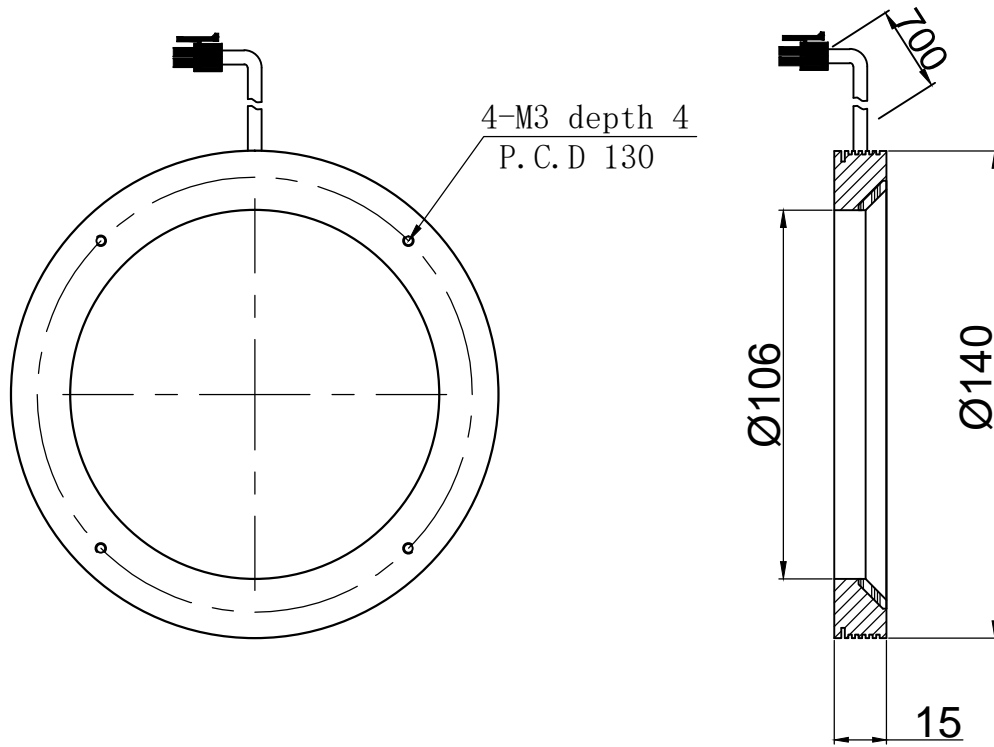

D

C

C

B

B

A

A

SPECIFICATIONS PARAMETER	
OPERATING VOLTAGE	DC48V
RATED CURRENT	7.5A
RATED POWER	360W
PEAK CURRENT	
PEAK POWER	
WAVELENGTH OF LIGHT	
	W 6500-7000K

PART NAME	HL-RH45-140-2W		DATE	2014-5-3
	UNIT: mm	TITLE	DRAWING LAYOUT	CHKD. BY
			APPD. BY	
			DWG. NO	

1

2

3

4

5

6

7