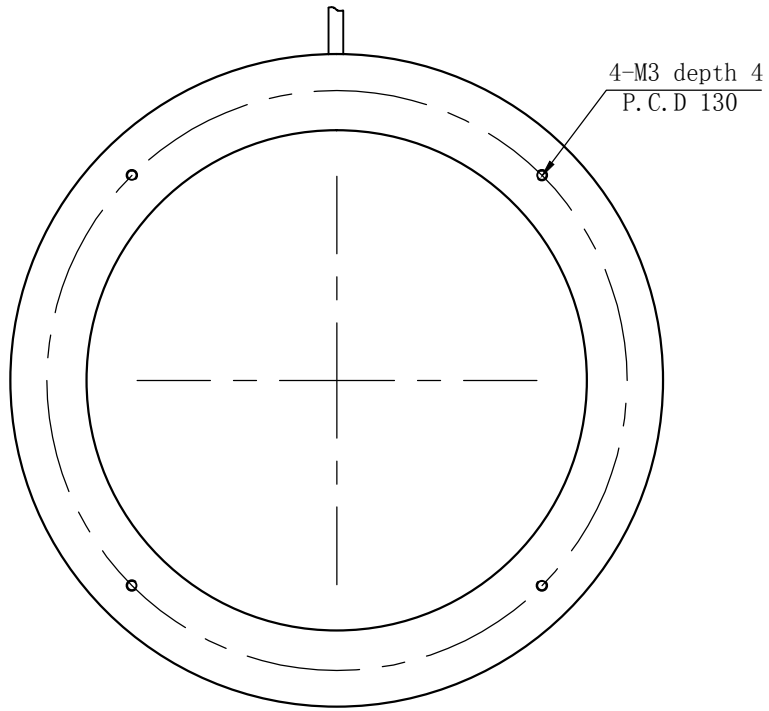

D

C

C

B

B

A

A

SPECIFICATIONS PARAMETER	
OPERATING VOLTAGE	DC48V
RATED CURRENT	R/W,G,B 6/9A
RATED POWER	R/W,G,B 288/432W
PEAK CURRENT	R/W,G,B 12/18A
PEAK POWER	R/W,G,B 576/864W
WAVELENGTH OF LIGHT	R 620-630nm
	G 520-530nm
	B 465-470nm
	W 6500-7000K

PART NAME	HL-RH45-180-2		DATE	2014-5-3
UNIT: mm	TITLE	DRAWING LAYOUT	DWN. BY	
			CHKD. BY	
			APPD. BY	
			DWG. NO	

1

2

3

4

5

6

7