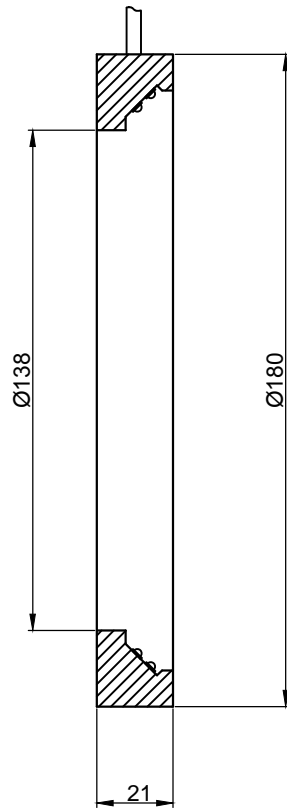

D

C

C

B

B

A

A

SPECIFICATIONS PARAMETER	
OPERATING VOLTAGE	DC48V
RATED CURRENT	R/W,G,B 6/9A
RATED POWER	R/W,G,B 288/432W
PEAK CURRENT	R/W,G,B 12/18A
PEAK POWER	R/W,G,B 576/864W
WAVELENGTH OF LIGHT	R 620-630nm
	G 520-530nm
	B 465-470nm
	W 6500-7000K

PART NAME	HL-RH45-180-2		DATE	2014-5-3
UNIT: mm	TITLE	DRAWING LAYOUT	DWN. BY	
			CHKD. BY	
			APPD. BY	
			DWG. NO	

1

2

3

4

5

6

7