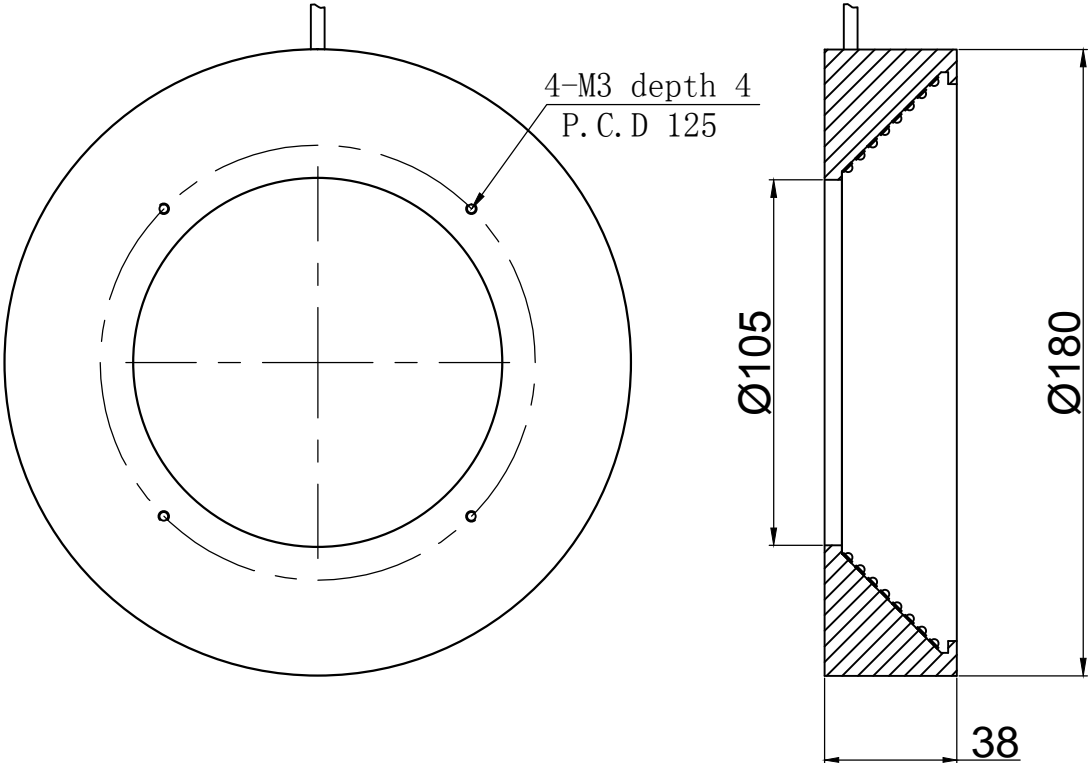

1 2 3 4 5 6 7

D D

C C

B B

A A

SPECIFICATIONS PARAMETER	
OPERATING VOLTAGE	DC48V
PEAK CURRENT	20A
PEAK POWER	960W
WAVELENGTH OF LIGHT	UV 390nm

PART NAME	HL-RH45-180-8UV		DATE	2017-4-24
UNIT: mm	TITLE	DRAWING LAYOUT	DWN. BY	
			CHKD. BY	
			APPD. BY	
			DWG. NO	