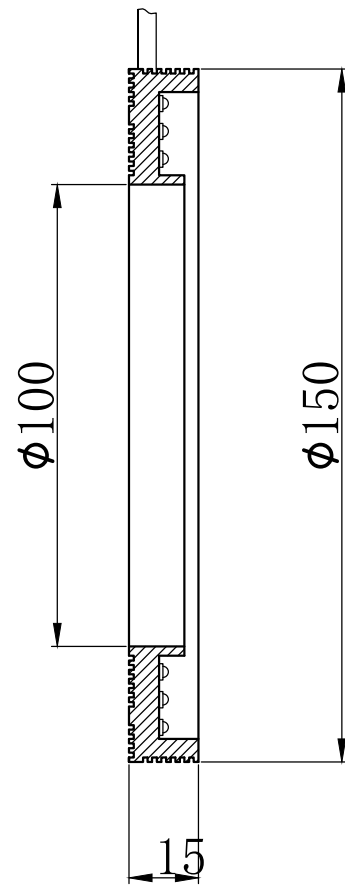

4-M3 depth 5
P. C. D 130

SPECIFICATIONS PARAMETER	
OPERATING VOLTAGE	DC24-26V
RATED CURRENT	1.5A
RATED POWER	36W
PEAK CURRENT	3A
PEAK POWER	72W
WAVELENGTH OF LIGHT	V 365-400nm

PART NAME	HL-R0-150-3UV	DATE	2016-12-29
UNIT: mm	TITLE	DRAWING LAYOUT	CHKD. BY
			APPD. BY
			DWG. NO