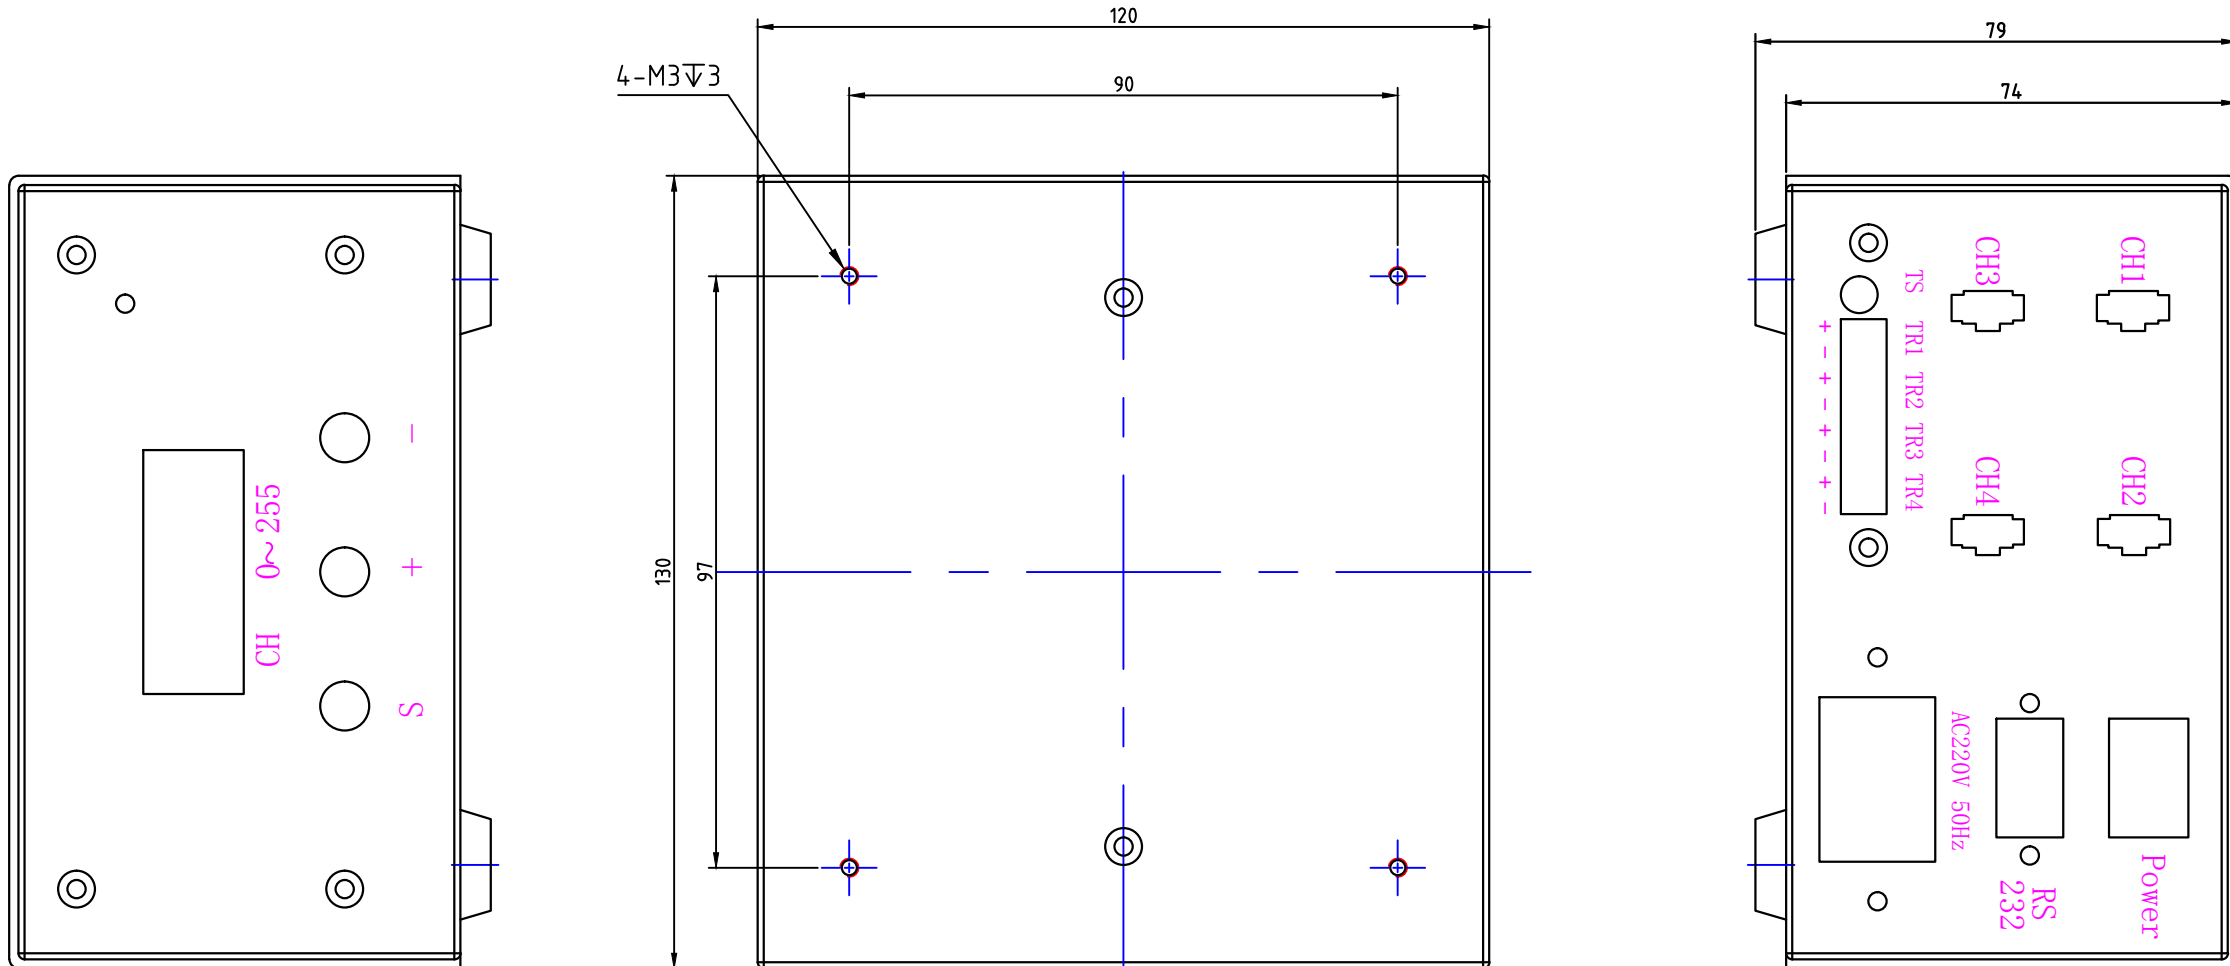

A

PART NAME	HL-PD4-120T-B		DATE	2018-09-27
UNIT: mm	TITLE	DRAWING LAYOUT	DWN.BY	
			CHKD.BY	
			APPD.BY	
			DWG.NO	

1 2 3 4 5 6 7